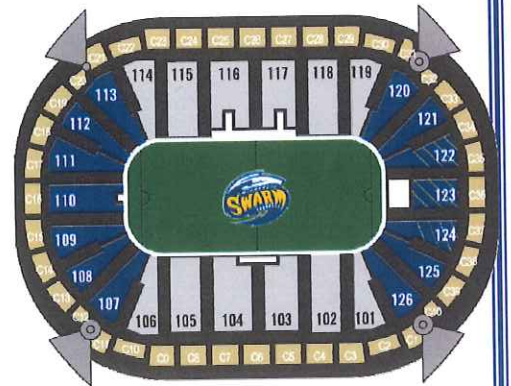

To order tickets:

1. Mail this form with payment to:
  Minnesota Swarm, c/o Dayna Hanson
  317 Washington St., St. Paul, MN 55102
2. Fax filled out order form to 651-312-3496
3. Call/email Dayna Hanson at 651-312-3466/
  dahanson@mnswarm.com